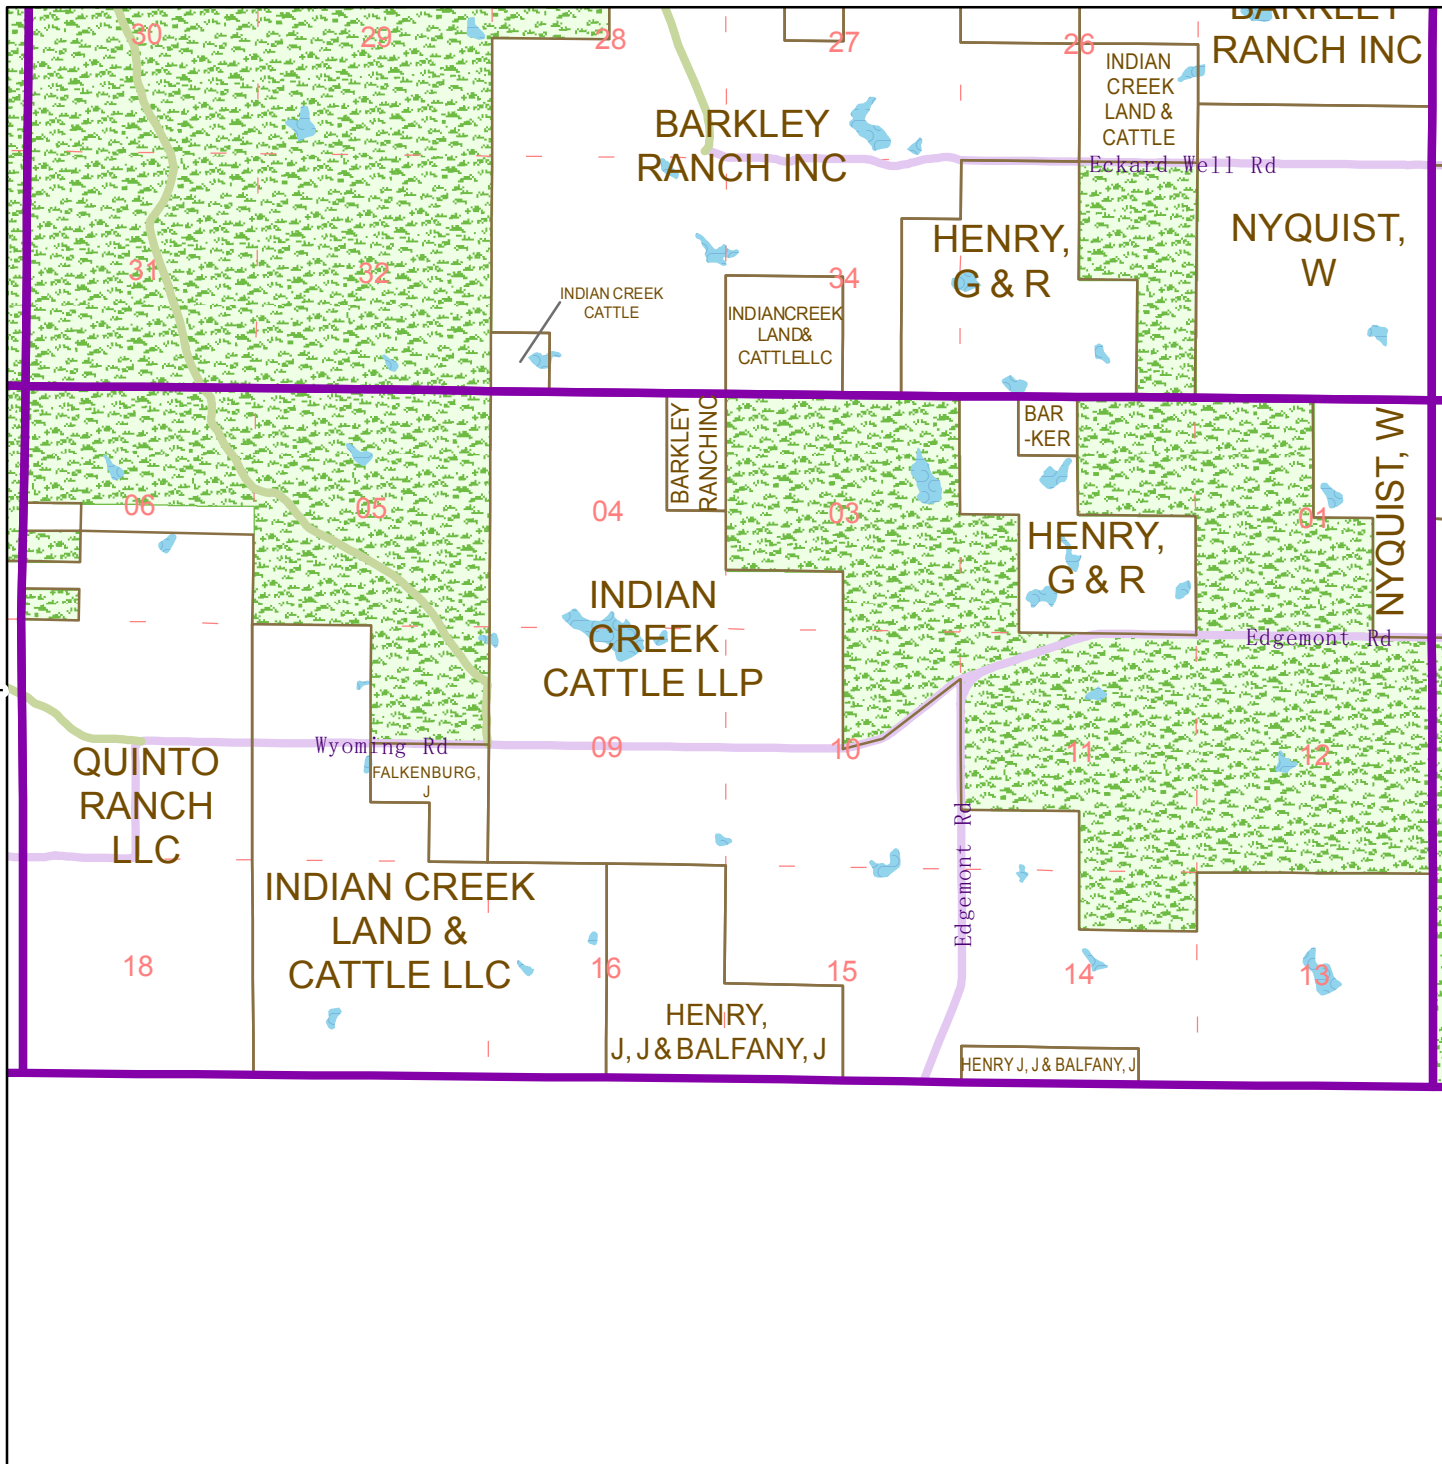

See Map 41

See Map 49

See Map 51

See Map Sioux County, NE

Fall River County Landownership Map

Road and Railroad Right of Ways have been removed for readability.

T012S R02E

Legend

Roads

- FOREST SERVICE
- COUNTY ROAD: NO MAINTENANCE
- COUNTY ROAD
- SUBDIVISION
- HIGHWAY
- AREAS OF HIGH PARCEL DENSITY
- LAND CURRENTLY UNDER CONTRACT
- WATER
- SECTION

- PROPERTY BOUNDARY
- BUREAU OF LAND MANAGEMENT
- BUREAU OF RECLAMATION
- GAME, FISH & PARKS
- STATE OF SD LEASED LAND
- STATE OF SOUTH DAKOTA
- BLACK HILLS NATIONAL FOREST
- BUFFALO GAP NAT'L GRASSLANDS
- CORPS OF ENGINEERS
- CORPORATE LIMITS