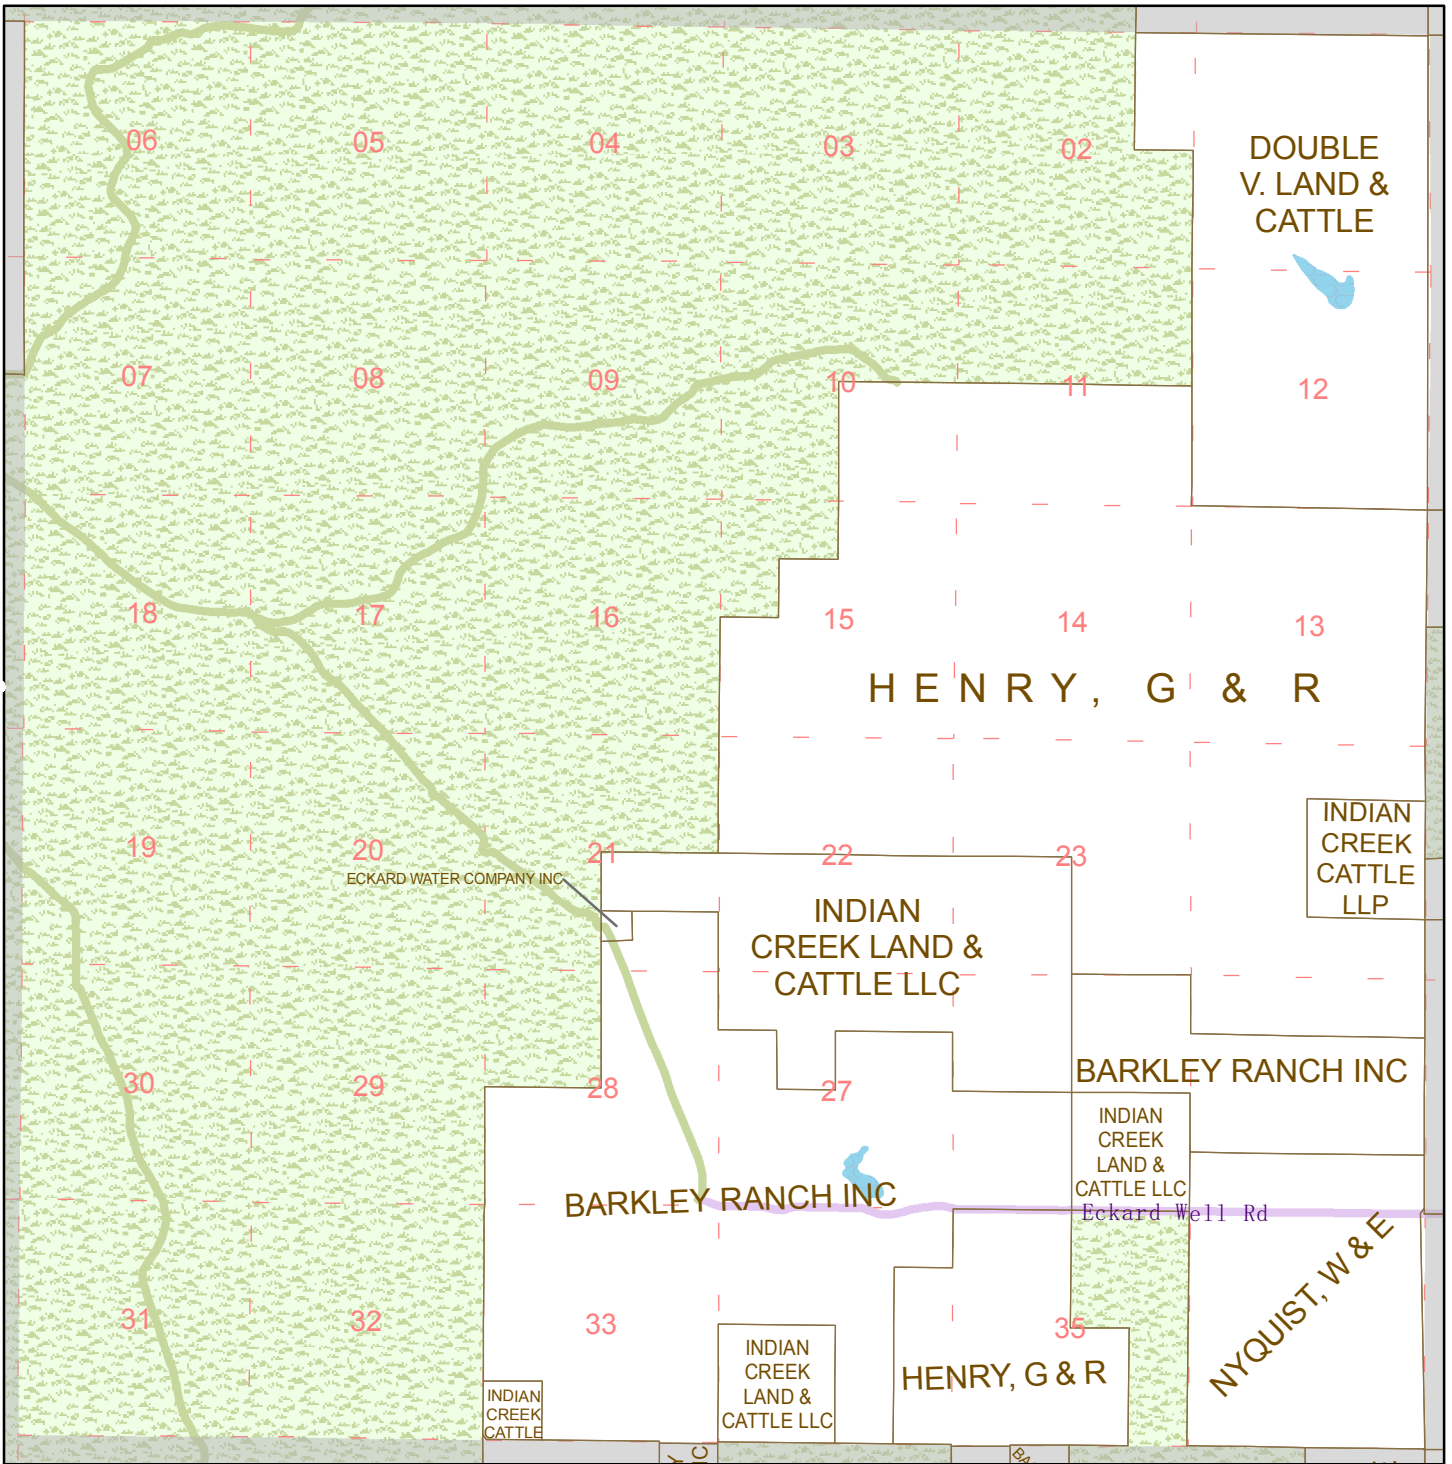

See Map 42

See Map 44

Fall River County Landownership Map

Some road and railroad Right of Ways have been removed for readability.

T011S R02E

Legend

- FOREST SERVICE
- Black Hills National Forest
- COUNTY ROAD: NO MAINTENANCE
- Buffalo Gap Nat'l Grassland
- PRIVATE ROAD
- BLM
- COUNTY ROAD
- Bureau of Reclamation
- SUBDIVISION
- Corps of Engineers
- HIGHWAY
- Game, Fish, and Parks
- AREAS OF HIGH PARCEL DENSITY
- State of SD Leased Land
- WATER
- State of SD
- CORPORATE LIMITS
- RIGHT OF WAY
- SAME OWNER ON BOTH SIDES
- SECTION
- LAND UNDER CONTRACT

See Map 52