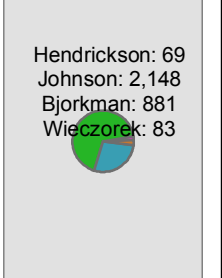

County Total

State Total

2018 Election Results

US Representative