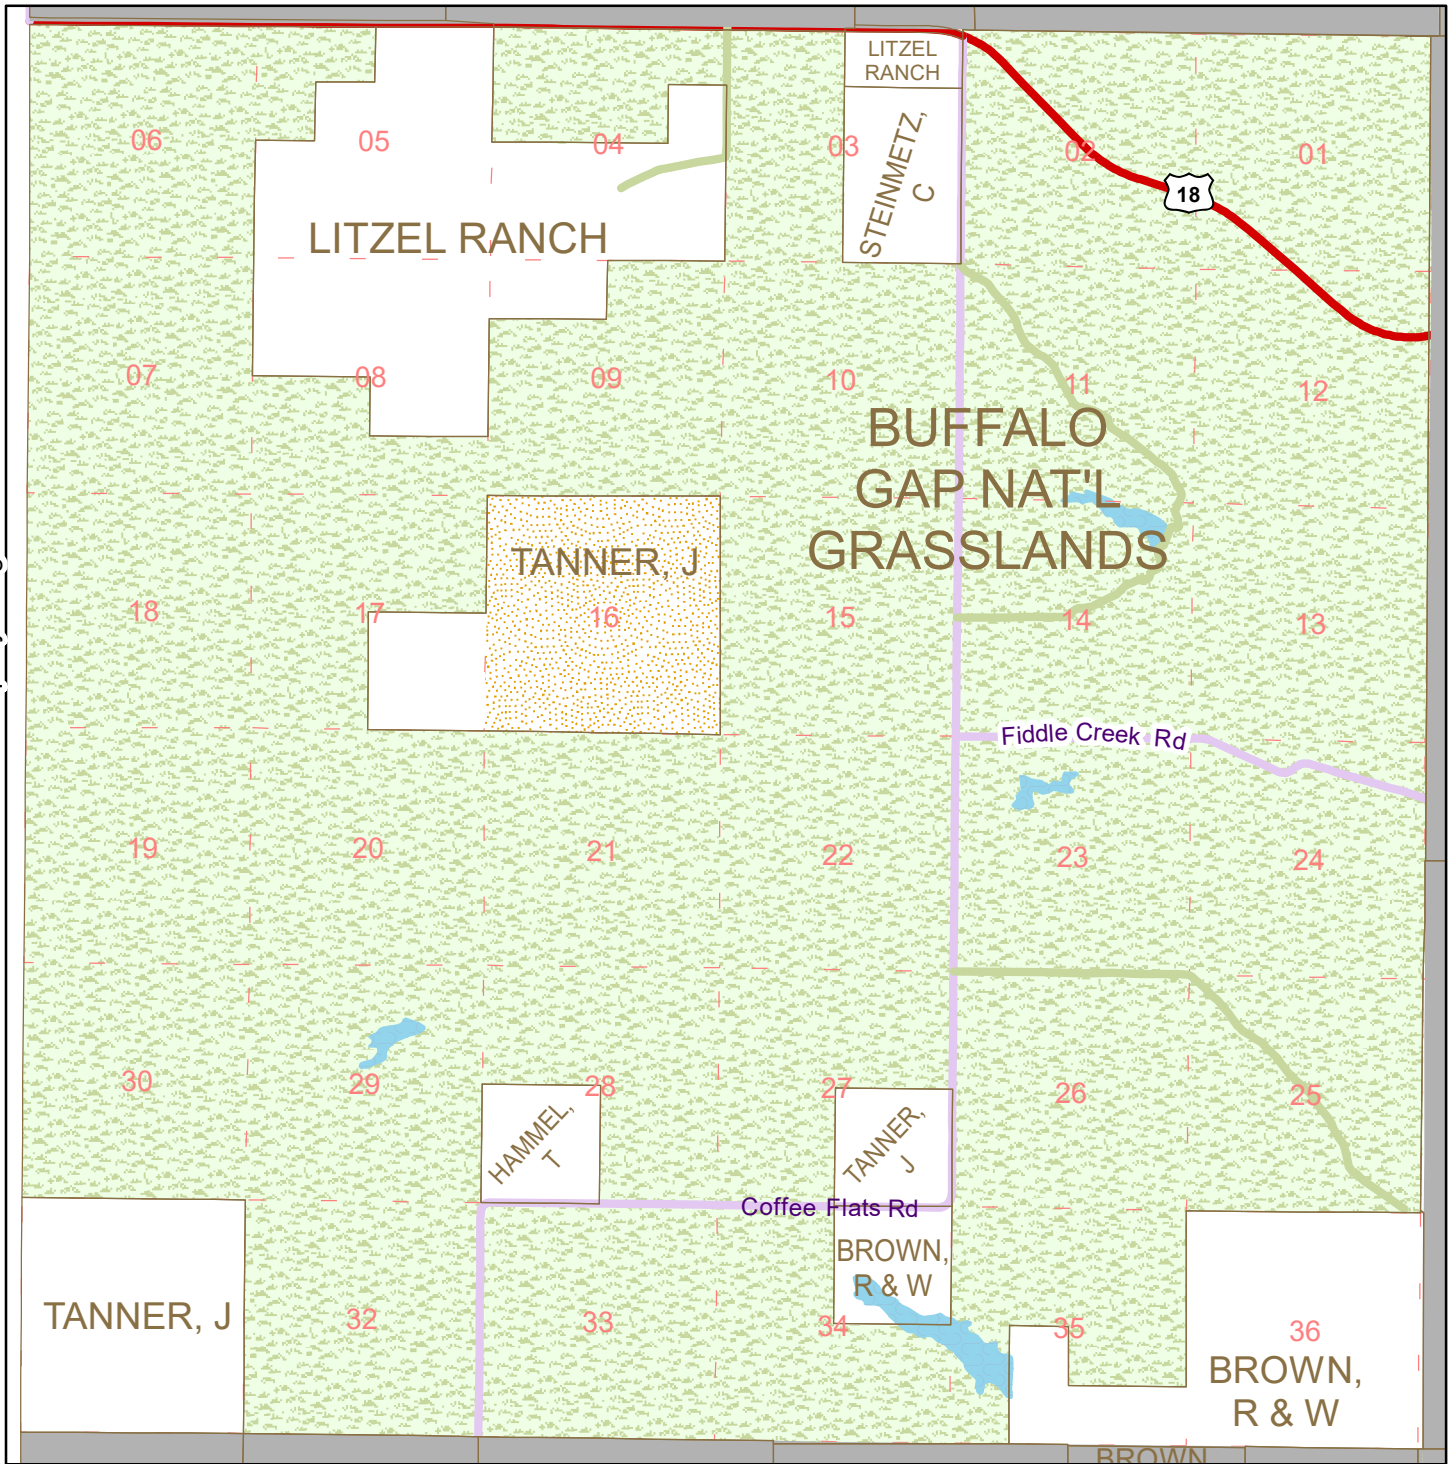

See Map Wyoming

See Map 25

Fall River County Landownership Map

Some road and railroad Right of Ways have been removed for readability.

T009S R01E

See Map 33

Legend

- FOREST SERVICE
- COUNTY ROAD: NO MAINTENANCE
- PRIVATE ROAD
- COUNTY ROAD
- SUBDIVISION
- HIGHWAY
- AREAS OF HIGH PARCEL DENSITY
- WATER
- CORPORATE LIMITS
- SECTION
- RIGHT OF WAY
- SAME OWNER ON BOTH SIDES
- Black Hills National Forest
- Buffalo Gap Nat'l Grassland
- BLM
- Bureau of Reclamation
- Corps of Engineers
- Game, Fish, and Parks
- State of SD Leased Land
- State of SD