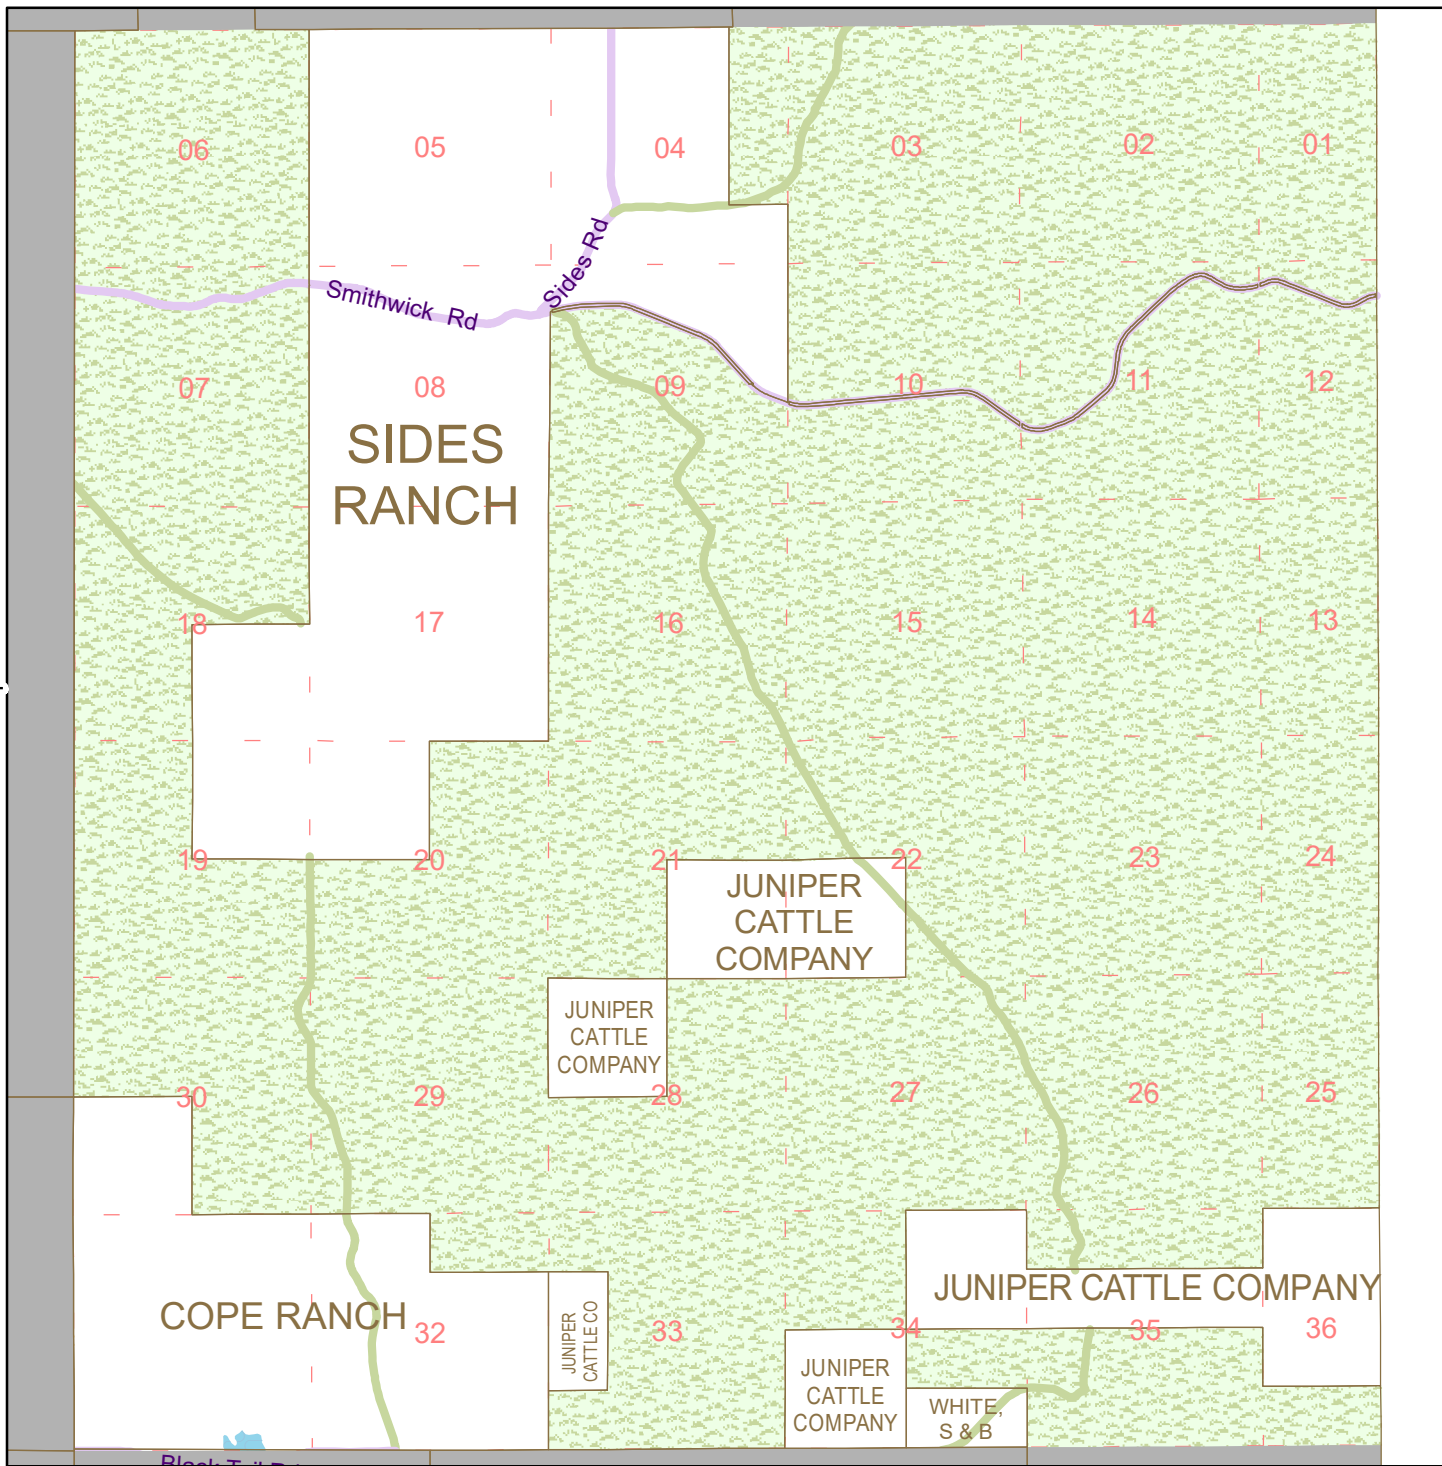

See Map 31

See Map Oglala Lakota County

### Fall River County Landownership Map

Some road and railroad Right of Ways have been removed for readability.

**T009S R09E**

See Map 41

**Legend**

- FOREST SERVICE
- COUNTY ROAD: NO MAINTENANCE
- PRIVATE ROAD
- COUNTY ROAD
- SUBDIVISION
- HIGHWAY
- AREAS OF HIGH PARCEL DENSITY
- WATER
- CORPORATE LIMITS
- SECTION
- RIGHT OF WAY
- ↔ SAME OWNER ON BOTH SIDES
- Black Hills National Forest
- Buffalo Gap Nat'l Grassland
- BLM
- Bureau of Reclamation
- Corps of Engineers
- Game, Fish, and Parks
- State of SD Leased Land
- State of SD