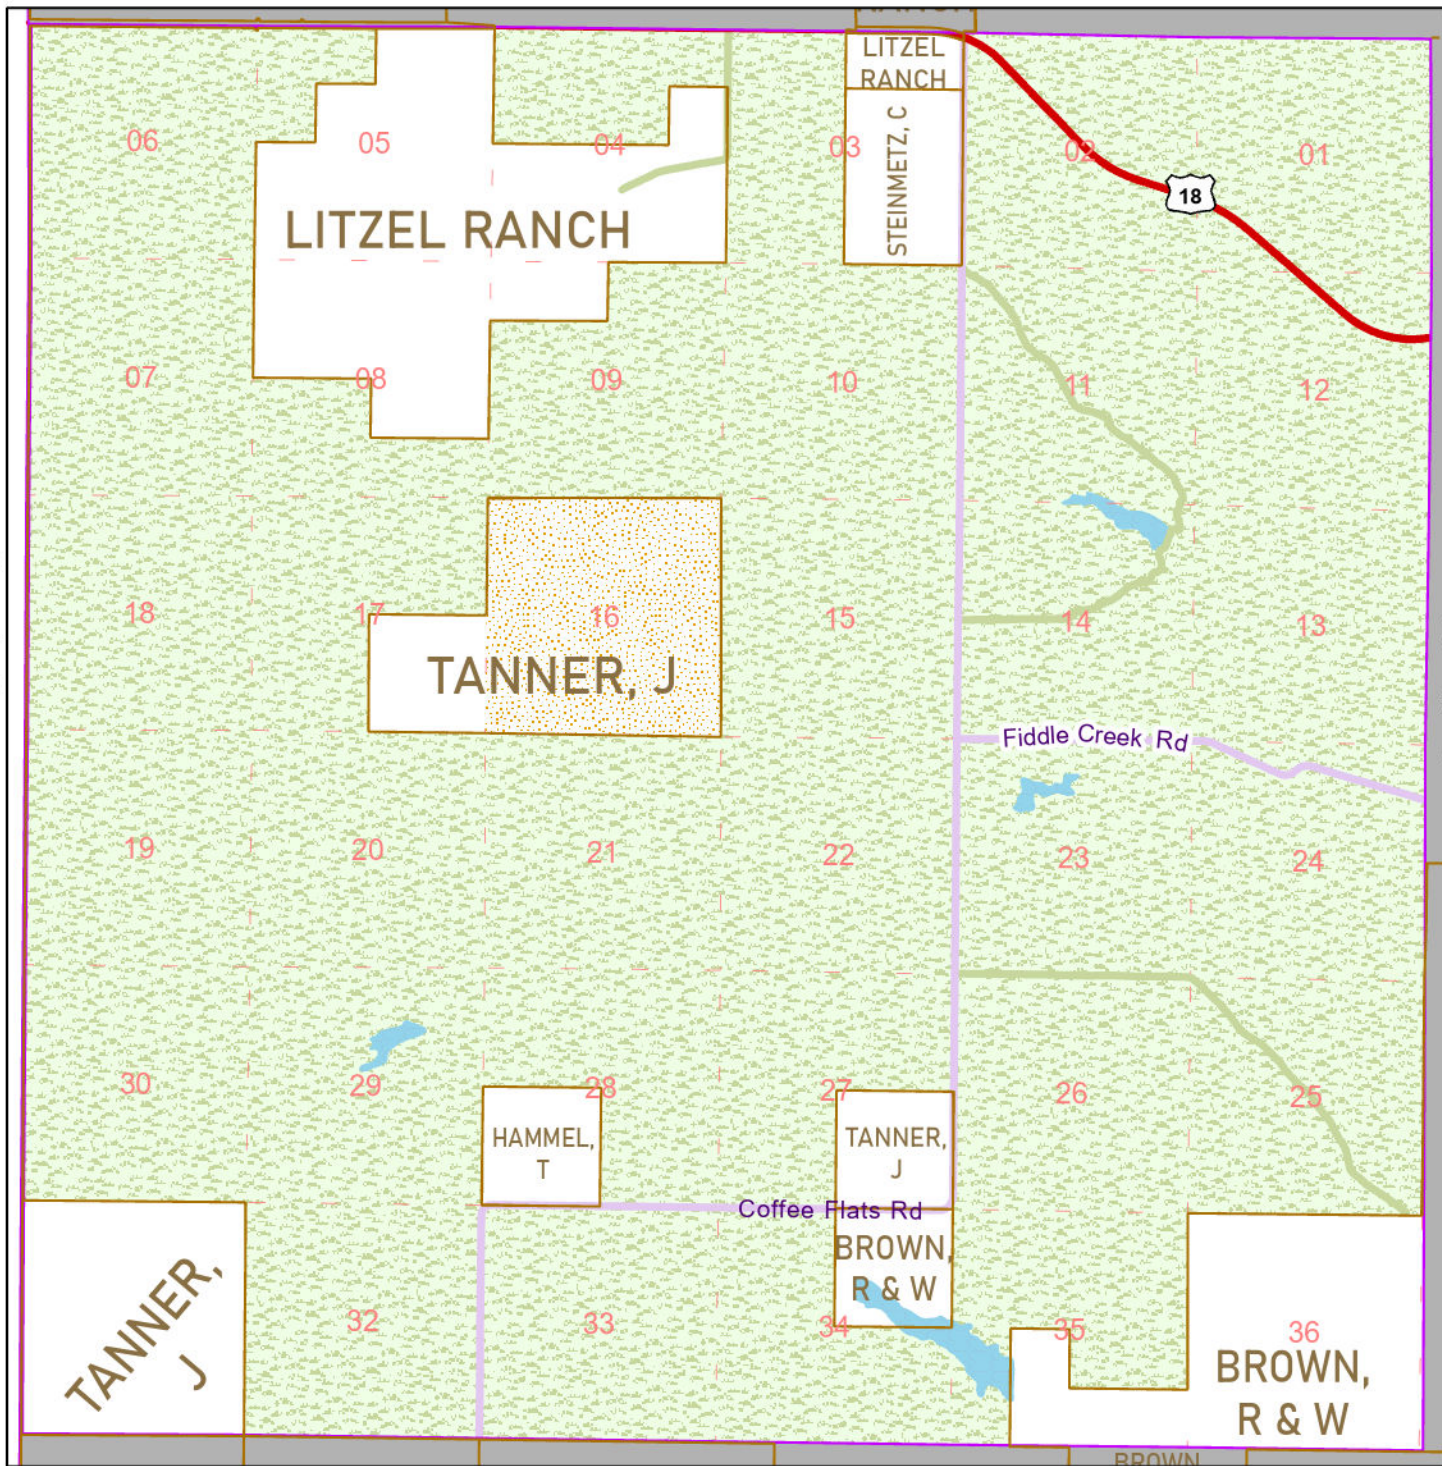

See Map Wyoming

See Map 25

See Map 33

Fall River County Landownership Map

Some road and railroad Right of Ways have been removed for readability.

T009S R01E

Legend

- FOREST SERVICE
- COUNTY ROAD: NO MAINTENANCE
- PRIVATE ROAD
- COUNTY ROAD
- SUBDIVISION
- HIGHWAY
- AREAS OF HIGH PARCEL DENSITY
- WATER
- CORPORATE LIMITS
- SECTION
- RIGHT OF WAY
- SAME OWNER ON BOTH SIDES
- Black Hills National Forest
- Buffalo Gap Nat'l Grassland
- BLM
- Bureau of Reclamation
- Corps of Engineers
- Game, Fish, and Parks
- State of SD Leased Land
- State of SD