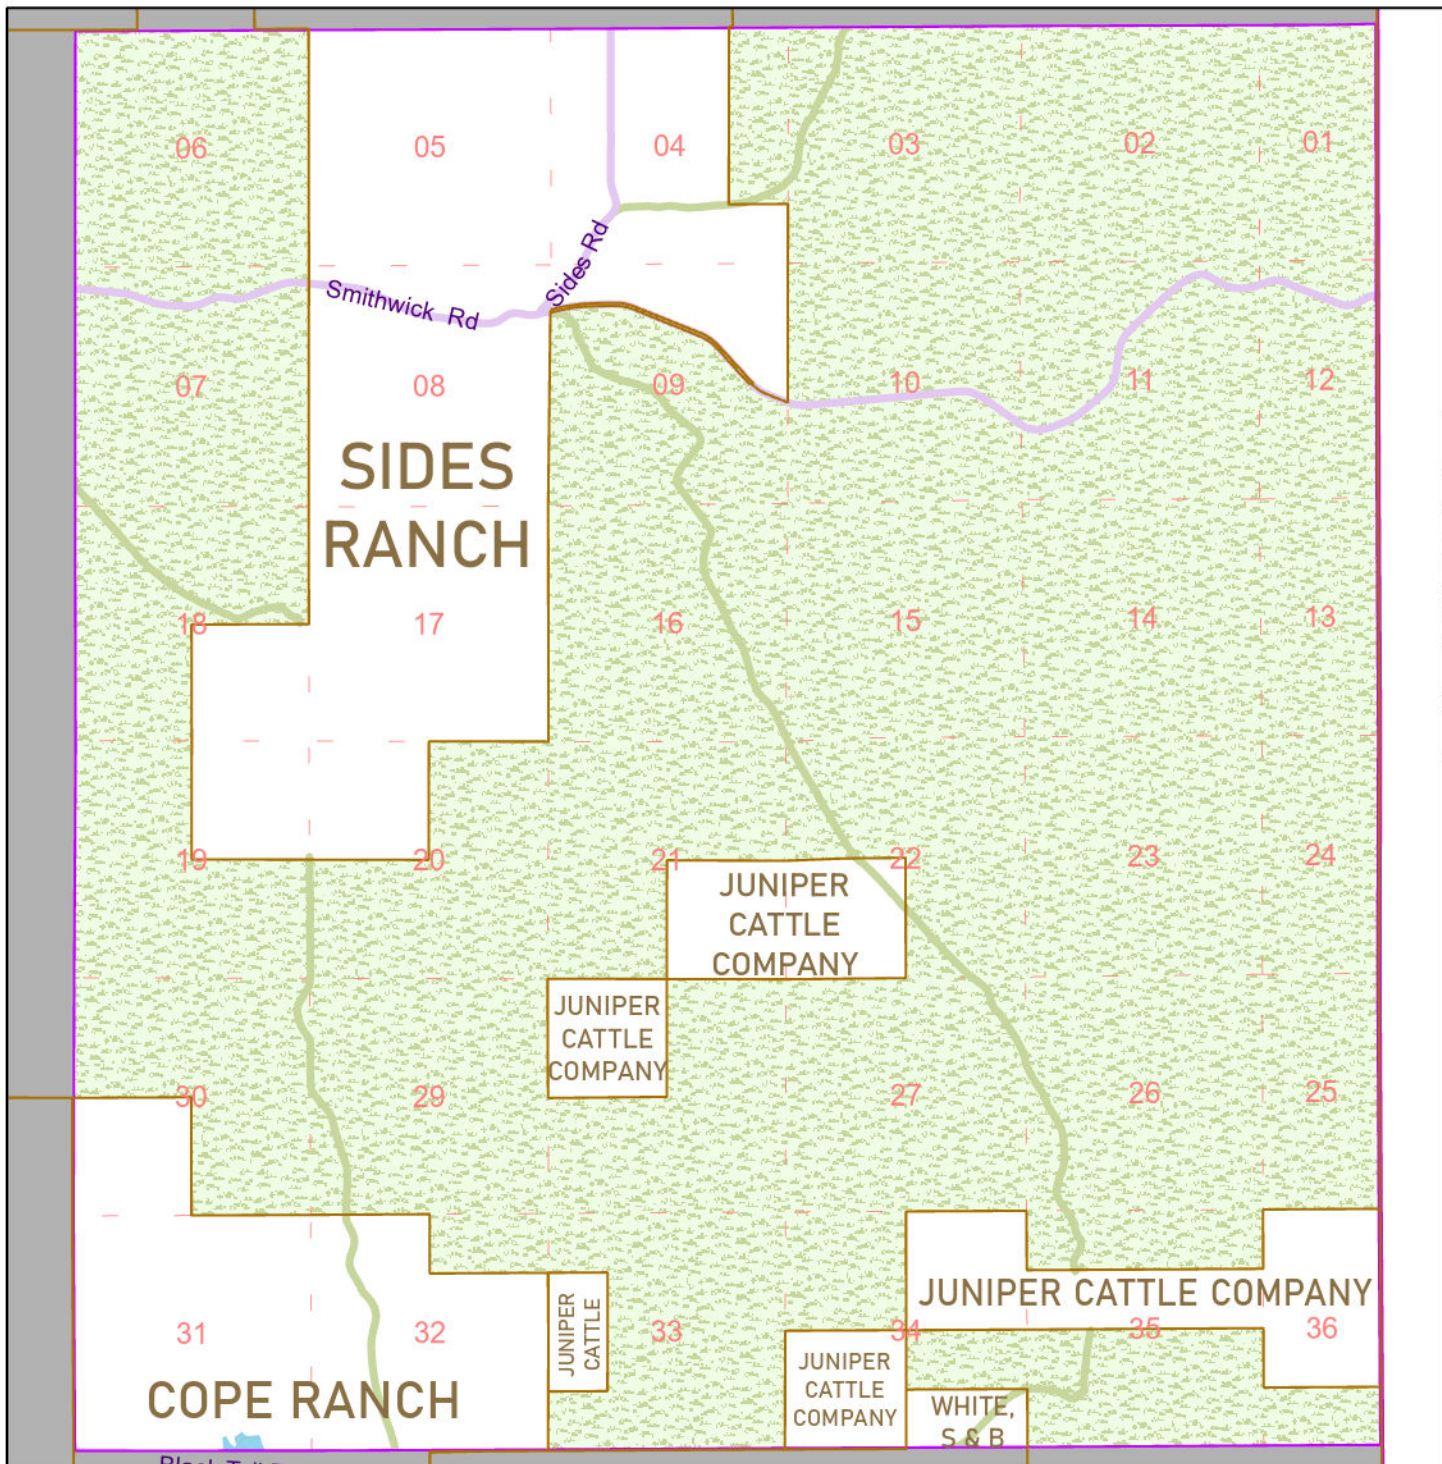

See Map 31

See Map Oglala Lakota County

Fall River County Landownership Map

Some road and railroad Right of Ways have been removed for readability.

T009S R09E

Legend

- FOREST SERVICE
- COUNTY ROAD: NO MAINTENANCE
- PRIVATE ROAD
- COUNTY ROAD
- SUBDIVISION
- HIGHWAY
- AREAS OF HIGH PARCEL DENSITY
- WATER
- CORPORATE LIMITS
- SECTION
- RIGHT OF WAY
- ↔ SAME OWNER ON BOTH SIDES
- Black Hills National Forest
- Buffalo Gap Nat'l Grassland
- BLM
- Bureau of Reclamation
- Corps of Engineers
- Game, Fish, and Parks
- State of SD Leased Land
- State of SD

See Map 41