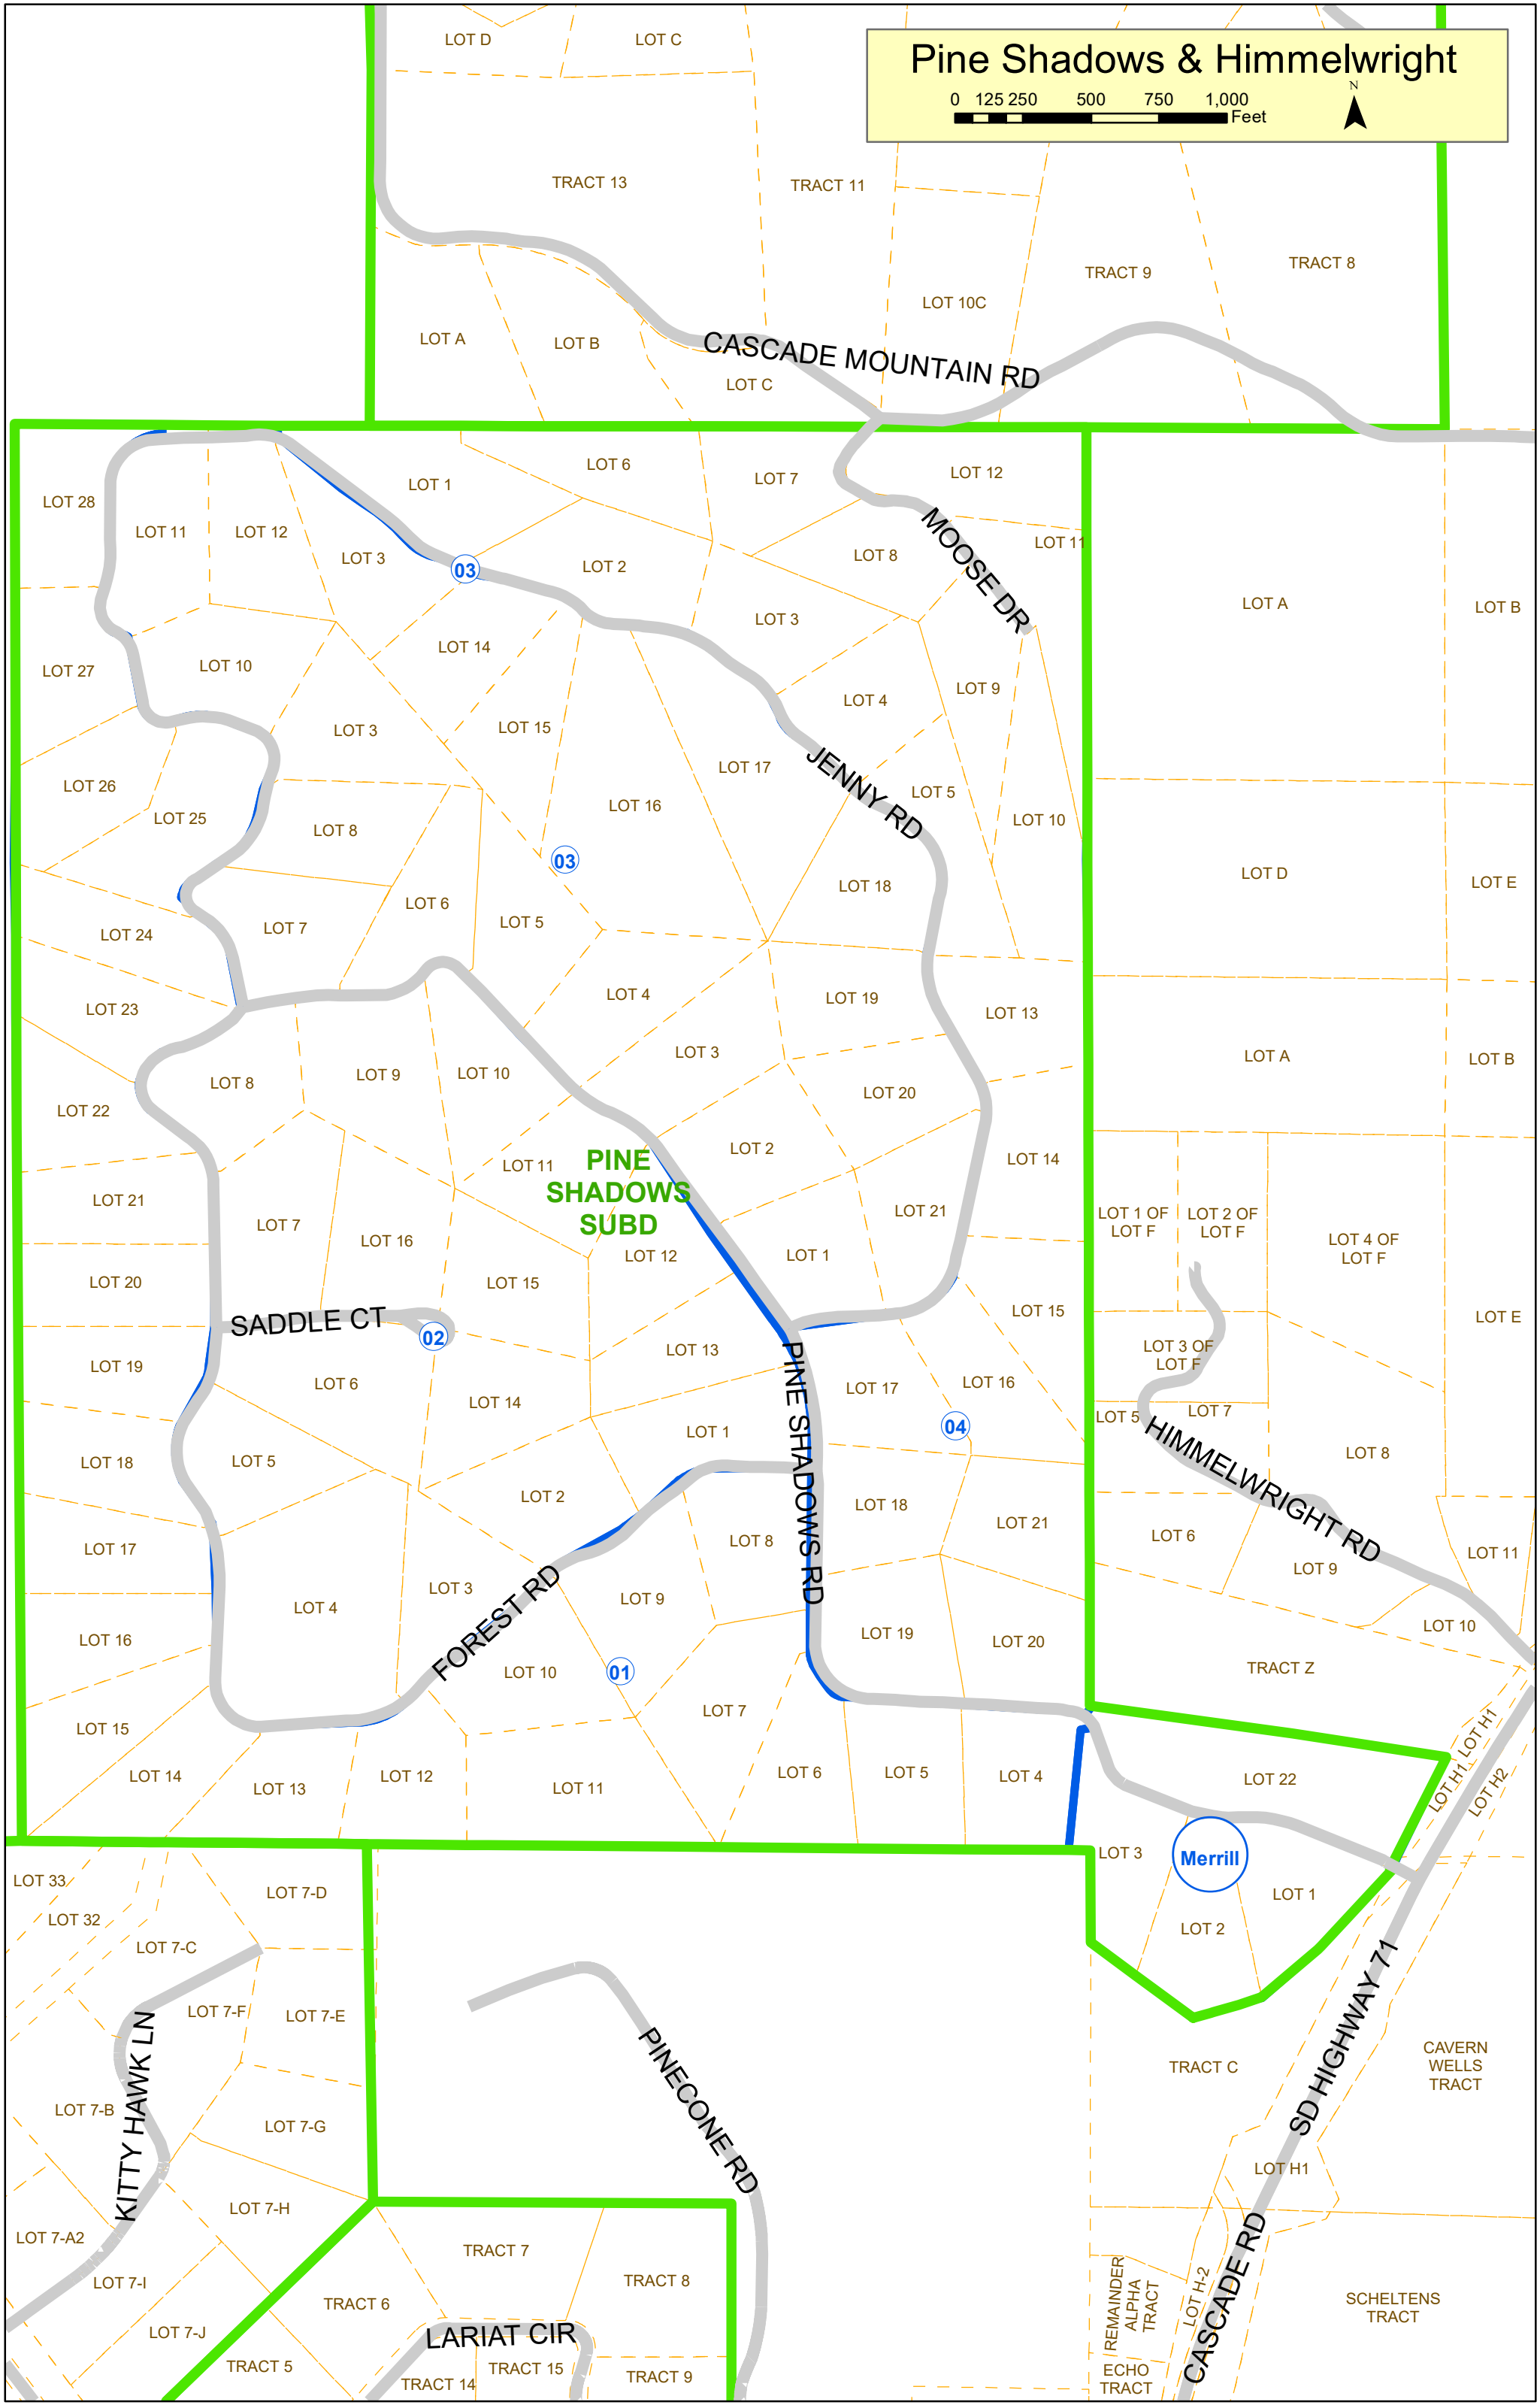

# Pine Shadows & Himmelwright

0 125 250 500 750 1,000 Feet

**PINE SHADOWS SUBD**

**Merrill**

CAVERN WELLS TRACT

SCHELTENS TRACT

REMAINDER ALPHA TRACT  
ECHO TRACT